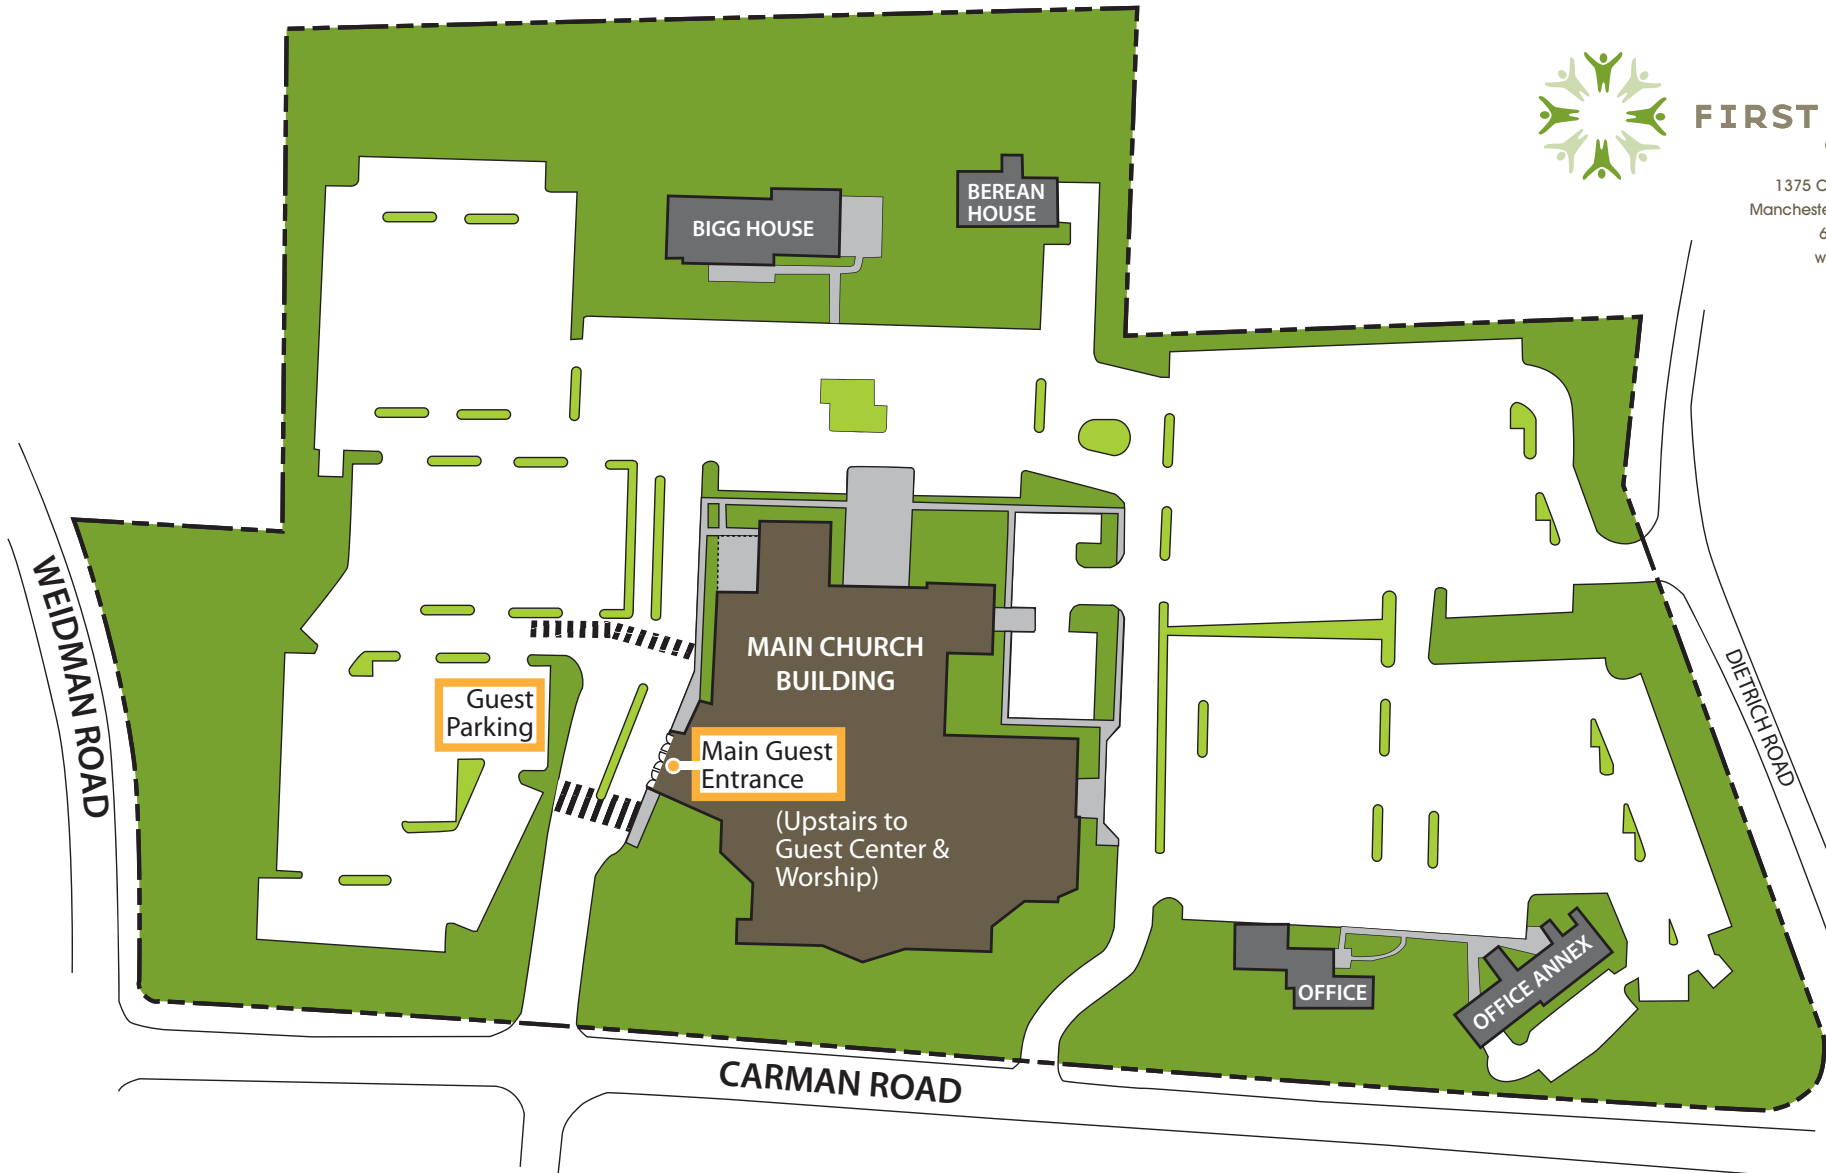

Campus Map

FIRSTFREE
CHURCH

1375 Carman Road
Manchester, MO 63021
636.227.0125
www.efree.org

July 2012