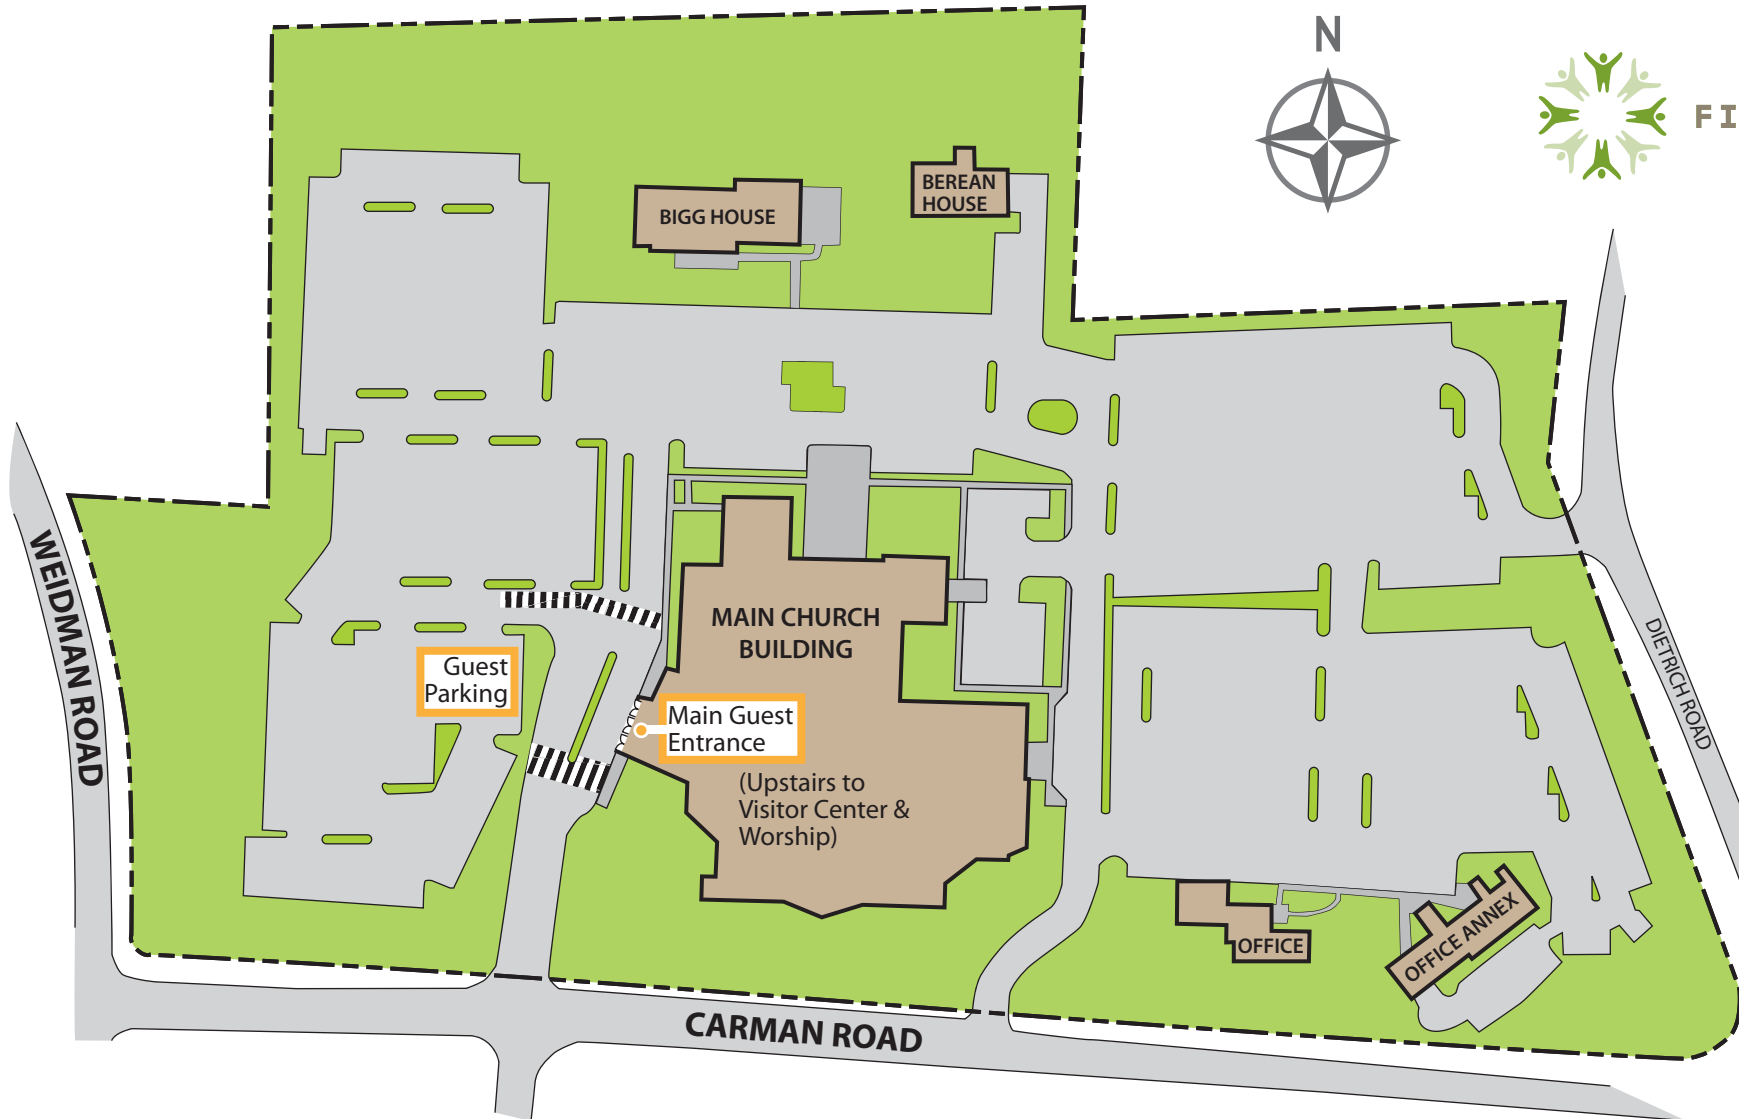

Campus Map

FIRSTFREE
CHURCH

1375 Carman Road
Manchester, MO 63021
636.227.0125
www.efree.org