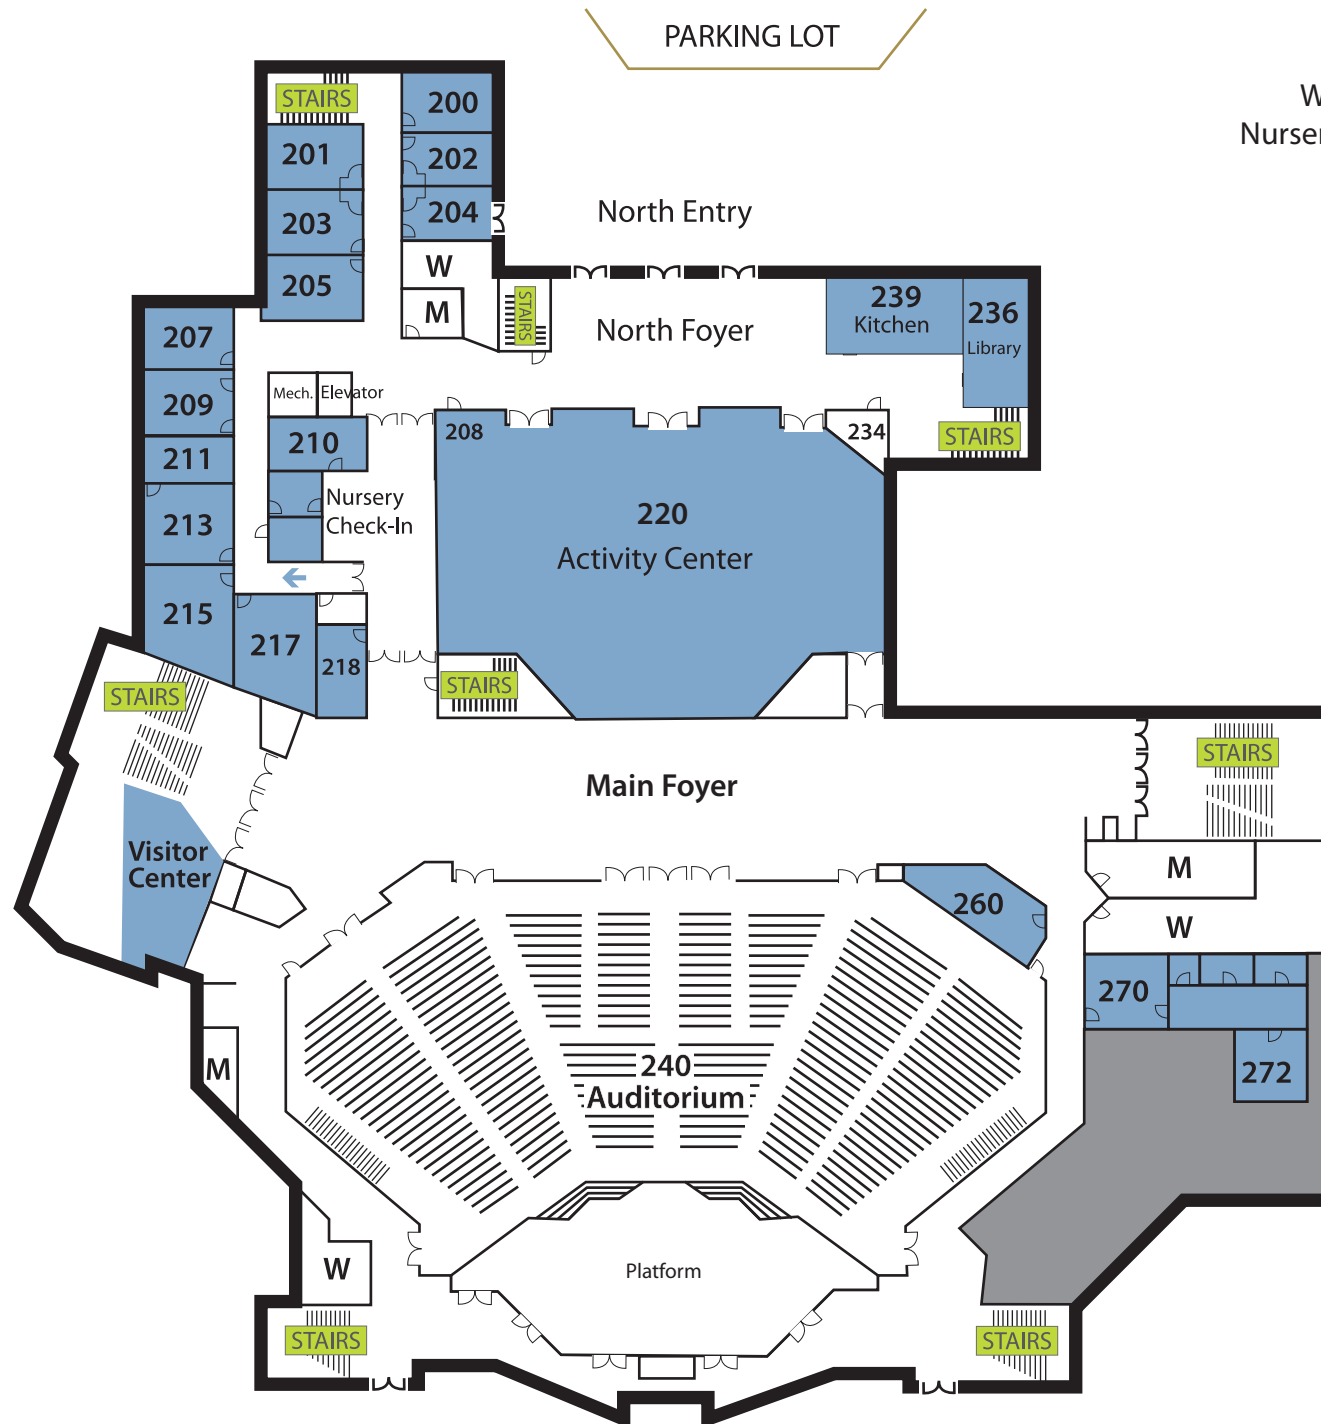

2nd Floor

Worship Auditorium • Activity Center
Nursery & Early Childhood • Visitor Center

FIRSTFREE
CHURCH

1375 Carman Road
Manchester, MO 63021
636.227.0125
www.efree.org